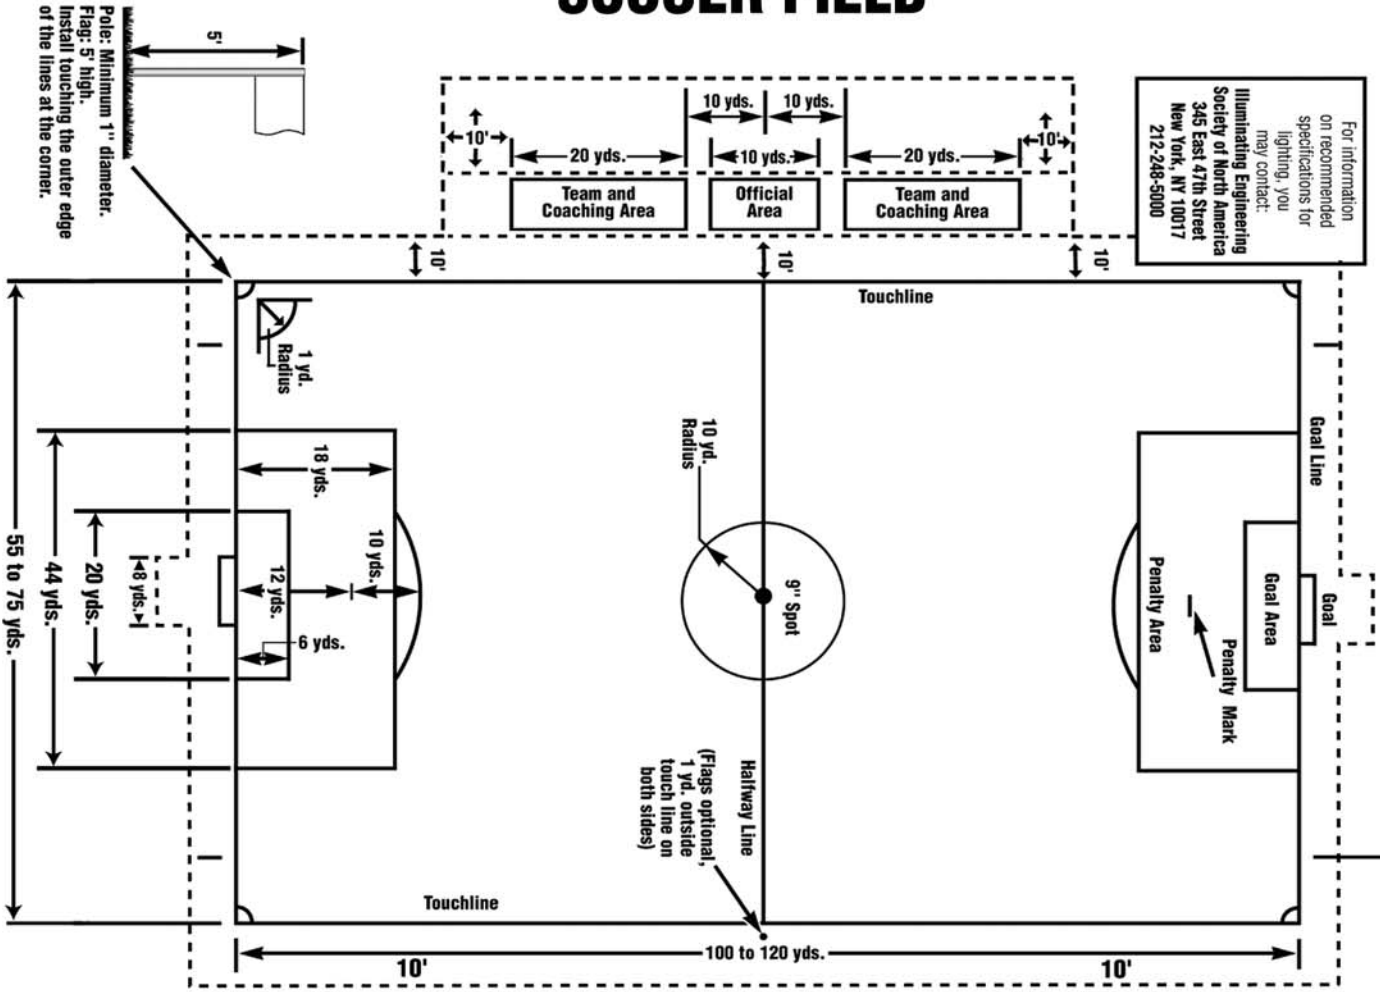

SOCCER FIELD

For information on recommended specifications for lighting, you may contact:
Illuminating Engineering Society of North America
 345 East 47th Street
 New York, NY 10017
 212-249-5000

Pole: Minimum 1" diameter.
 Flag: 5' high.
 Install touching the outer edge of the lines at the corner.

HASH MARK (optional)
 (1 yd. in length beyond goal line;
 11 yds. from touch line;
 located at each corner of field)